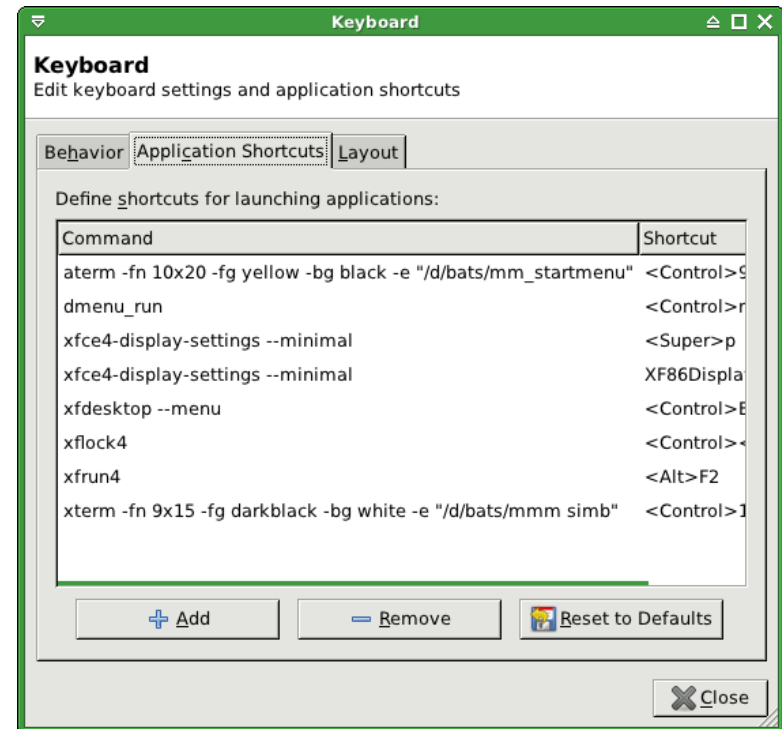

Xfce Has Great Documentation

<http://docs.xfce.org>

Xfce help system

<http://troubleshooters.com/lpm/201206/201206.htm>

Xfce is Lightweight

Xfce runs where Unity, Gnome and KDE can't

Xfce is Configurable

- Easy configuration
- Completely configurable mouse
- Configurable keystrokes
- Configurable panels

Easy Configuration

Settings Submenu
Start->Settings

Settings Manager
Start->Settings->
Settings Manager

Complete Mouse Configuration

Configurable Keystrokes

Window mgr hotkeys

Start->Settings->Window Manager
Keyboard tab