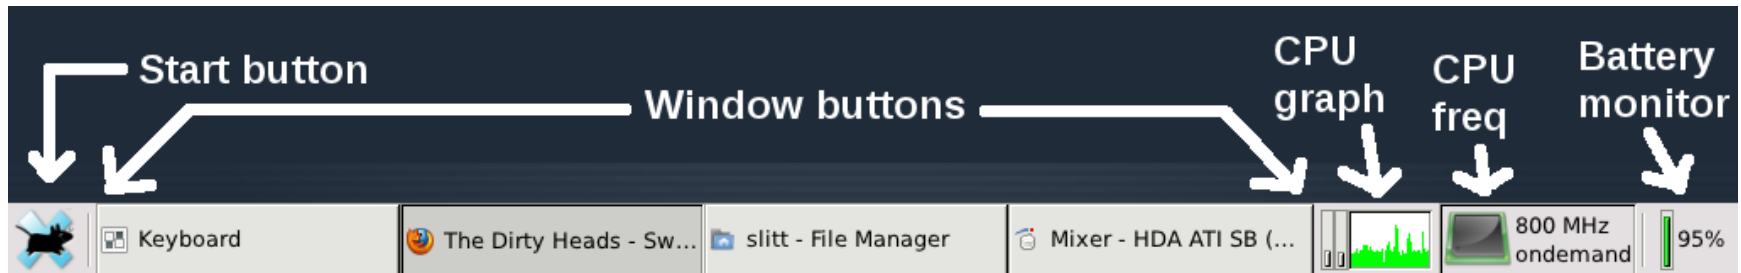

Xfce is Productive

Vital Information