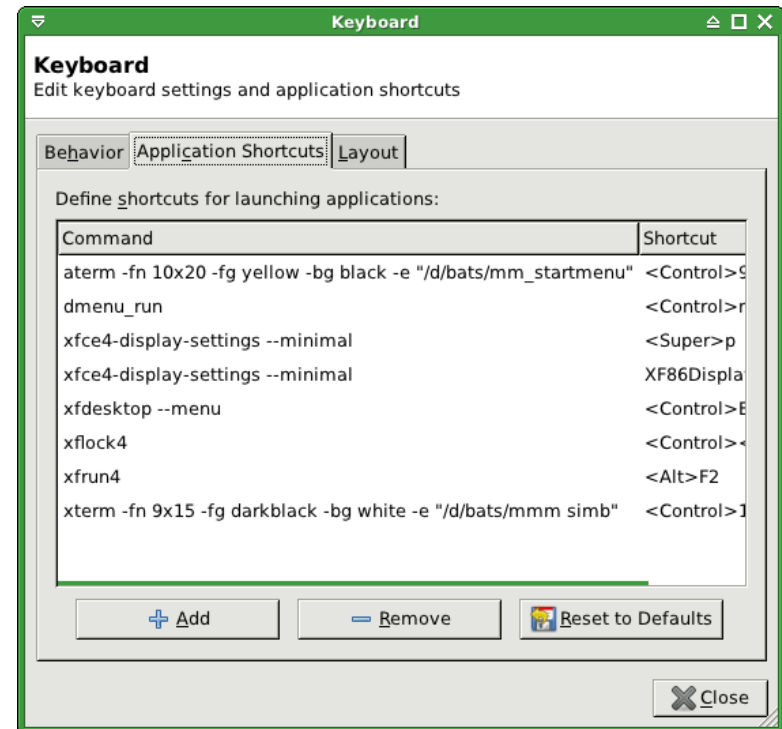

Easy Configuration

Settings Submenu
Start->Settings

Settings Manager
Start->Settings->
Settings Manager

Complete Mouse Configuration

Configurable Keystrokes

Window mgr hotkeys

Start->Settings->Window Manager
Keyboard tab

External pgm hotkeys

Start->Settings->Keyboard
Application shortcuts tab

Configurable Keystrokes

Window mgr hotkeys

Start->Settings->Window Manager
Keyboard tab

External pgm hotkeys

Start->Settings->Keyboard
Application shortcuts tab

Configurable Panels

- Length
- Thickness
- Position
- Number of panels
- Autohide
- What's on them
- Justification
- Panel items individually configurable

Xfce is Productive

Vital Information

Fast

Stable

Configurable