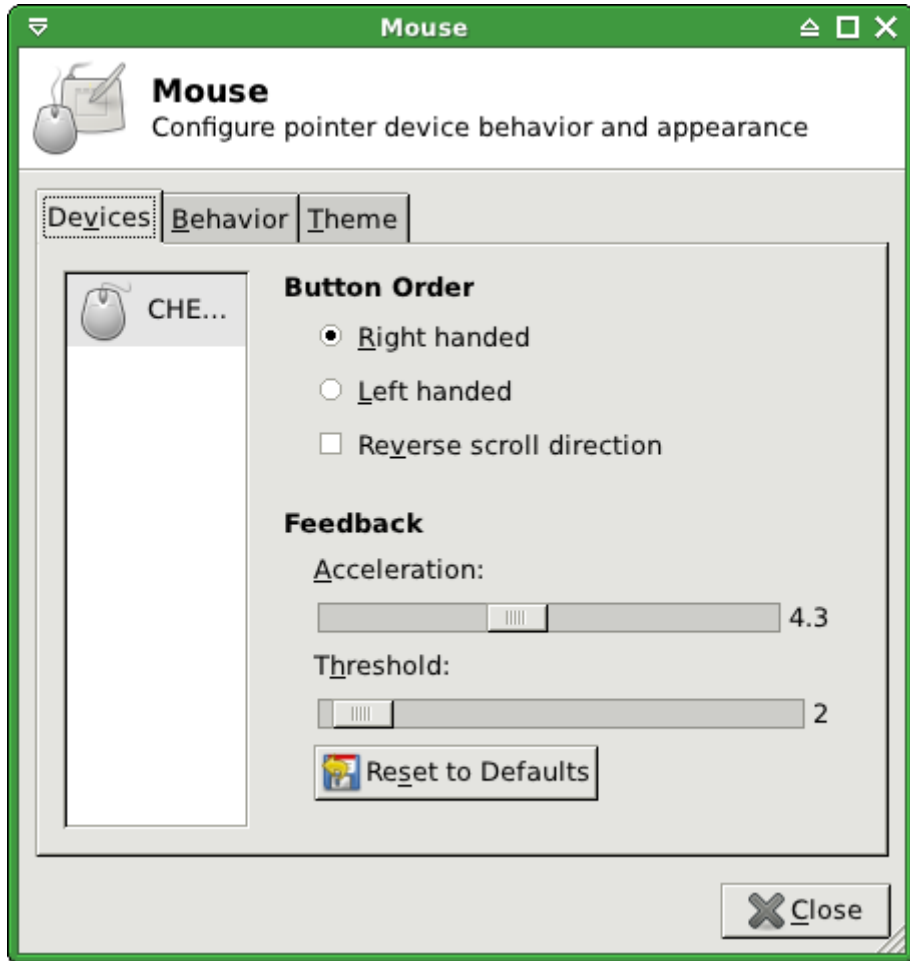

Easy Configuration

Settings Submenu
Start->Settings

Settings Manager
Start->Settings->
Settings Manager

Complete Mouse Configuration

Configurable Keystrokes

Window mgr hotkeys

Start->Settings->Window Manager
Keyboard tab