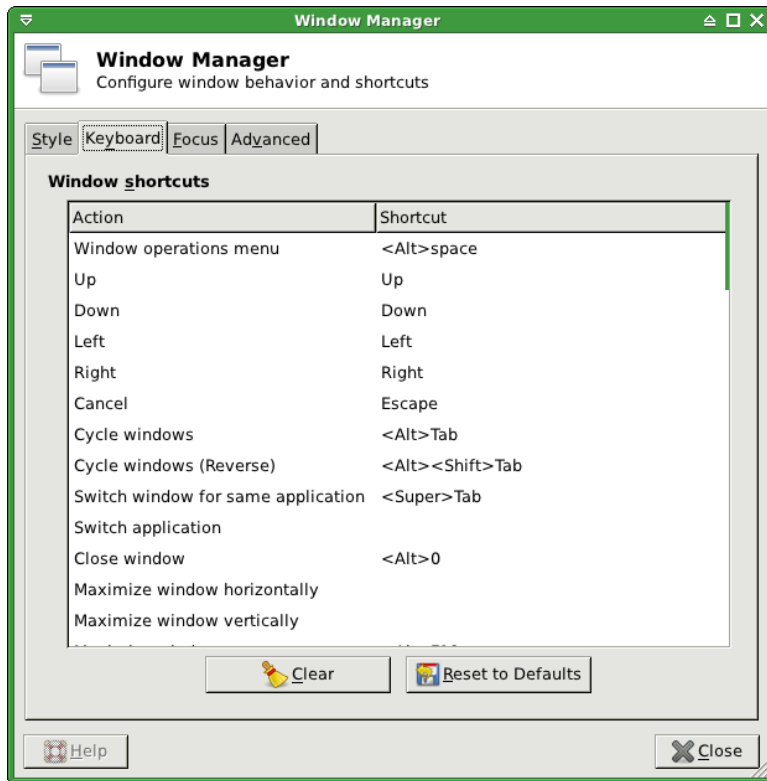

Xfce Has Great Documentation

<http://docs.xfce.org>

Xfce help system

<http://troubleshooters.com/lpm/201206/201206.htm>

Xfce is Lightweight

Xfce runs where Unity, Gnome and KDE can't

Xfce is Configurable

- Easy configuration
- Completely configurable mouse
- Configurable keystrokes
- Configurable panels

Easy Configuration

Settings Submenu
Start->Settings

Settings Manager
Start->Settings->
Settings Manager

Complete Mouse Configuration

Configurable Keystrokes

Window mgr hotkeys

Start->Settings->Window Manager
Keyboard tab