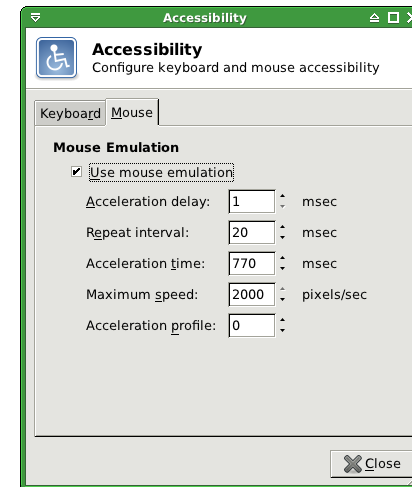

Easy Configuration

Settings Submenu
Start->Settings

Settings Manager
Start->Settings->
Settings Manager

Complete Mouse Configuration

Configurable Keystrokes

Window mgr hotkeys

Start->Settings->Window Manager
Keyboard tab